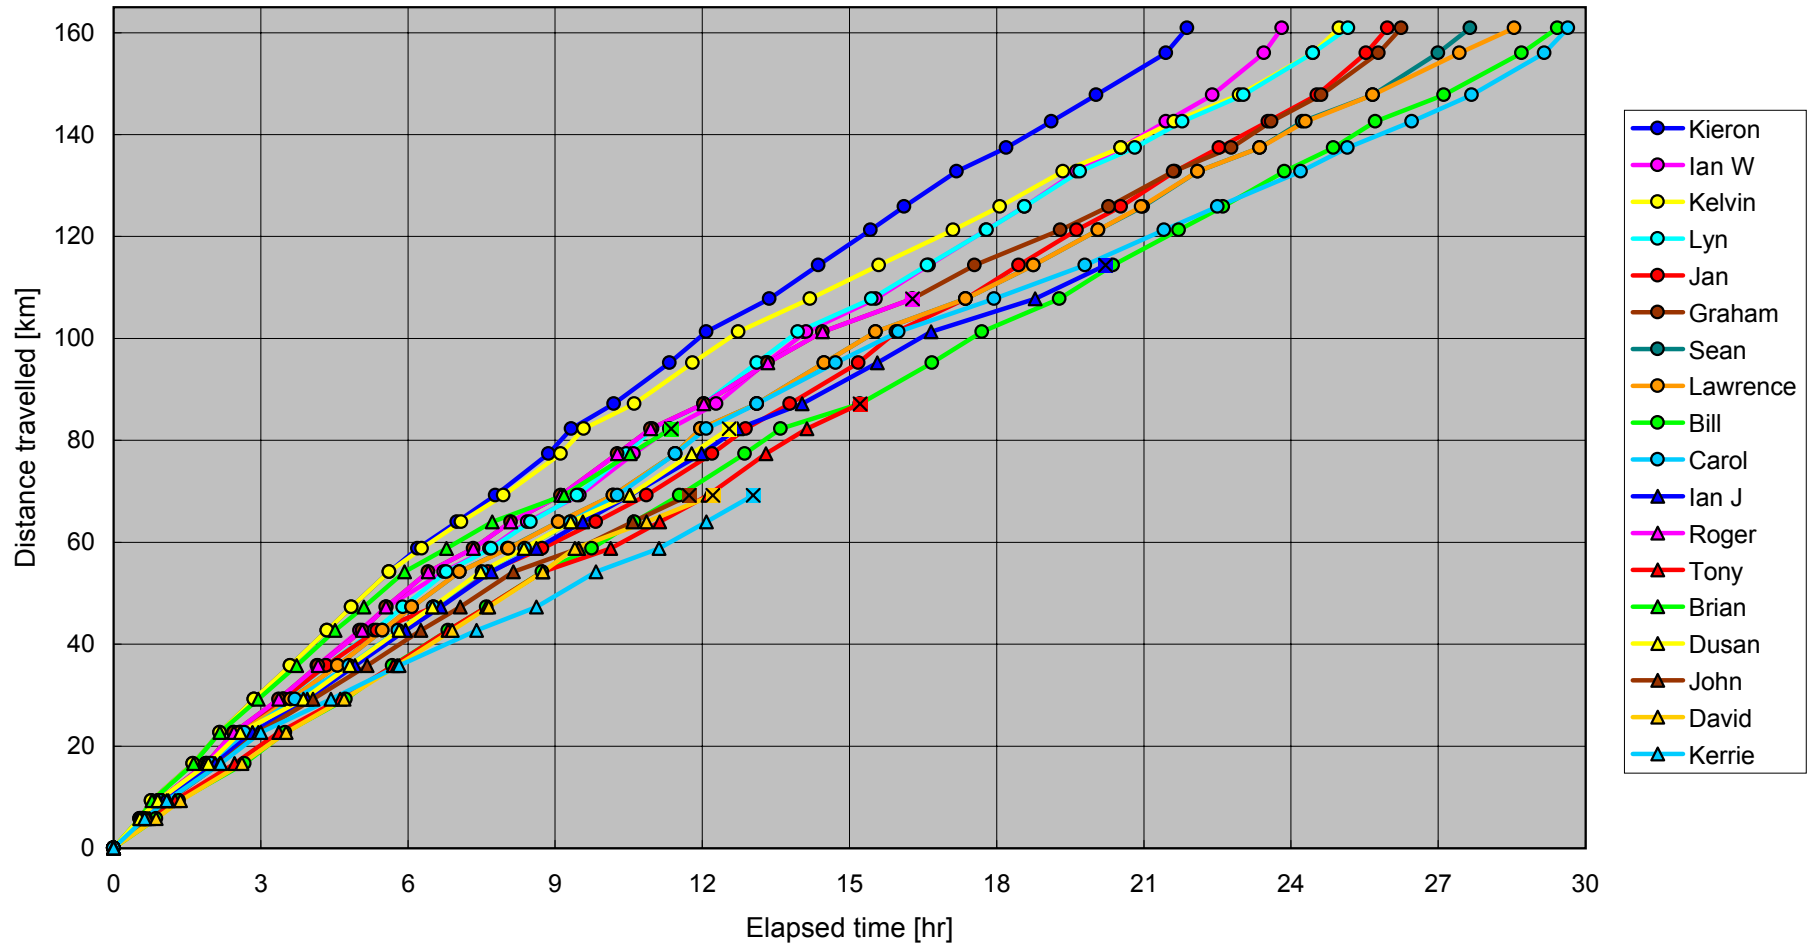

Glasshouse 100 mile trail run - Sep 2002

Place	Name	No	Age	Sex	Finish	1st Loop	2nd Loop
1	Kieron Thompson	5	38	M	21:53:28	09:19:55	12:33:33
2	Ian Wright	11	47	M	23:49:02	11:19:19	12:29:43
3	Kelvin Marshall	13	38	M	24:58:42	09:34:54	15:23:48
4	Lyn Lewis	6	47	F	25:09:35	10:58:44	14:10:51
5	Jan Herrmann	16	39	M	25:57:42	12:52:54	13:04:48
6	Graham Medill	9	54	M	26:14:46	10:57:12	15:17:34
7	Sean Greenhill	2	24	M	27:39:26	11:58:24	15:41:02
8	Lawrence Mead	8	34	M	28:33:05	11:58:28	16:34:37
9	Bill Thompson	17	59	M	29:26:21	13:36:11	15:50:10
10	Carol La Plant	7	55	F	29:39:19	12:04:48	17:34:31
DNF	Ian Javes	1	60	M	114.4 km	12:42:54	
DNF	Roger Guard	10	56	M	107.8 km	10:57:12	
DNF	Tony Howes	15	40	M	87.2 km	14:07:32	
DNF	Brian Evans	12	60	M	82.3 km	11:21:59	
DNF	Dusan Hora	18	57	M	82.3 km	12:33:12	
DNF	John Lindsay	4	54	M	69.2 km		
DNF	David McKinnon	19	31	M	69.2 km		
DNF	Kerrie Hall	3	41	F	69.2 km		

Click on a name to see that runner's split times.

Click on the "Time vs Dist Graph" and "Dist vs Time Graph" tabs to see graphs of the runners' progress during the race.

Click on the "Speed Graph" tab to see a graph of the runners' average speed between the check points.

Glasshouse 100 mile trail run - Sep 2002 : Time vs Distance

Glasshouse 100 mile trail run - Sep 2002 : Distance vs Time

Glasshouse 100 mile trail run - Sep 2002 : Avg Speed b/w Check Points vs Distance