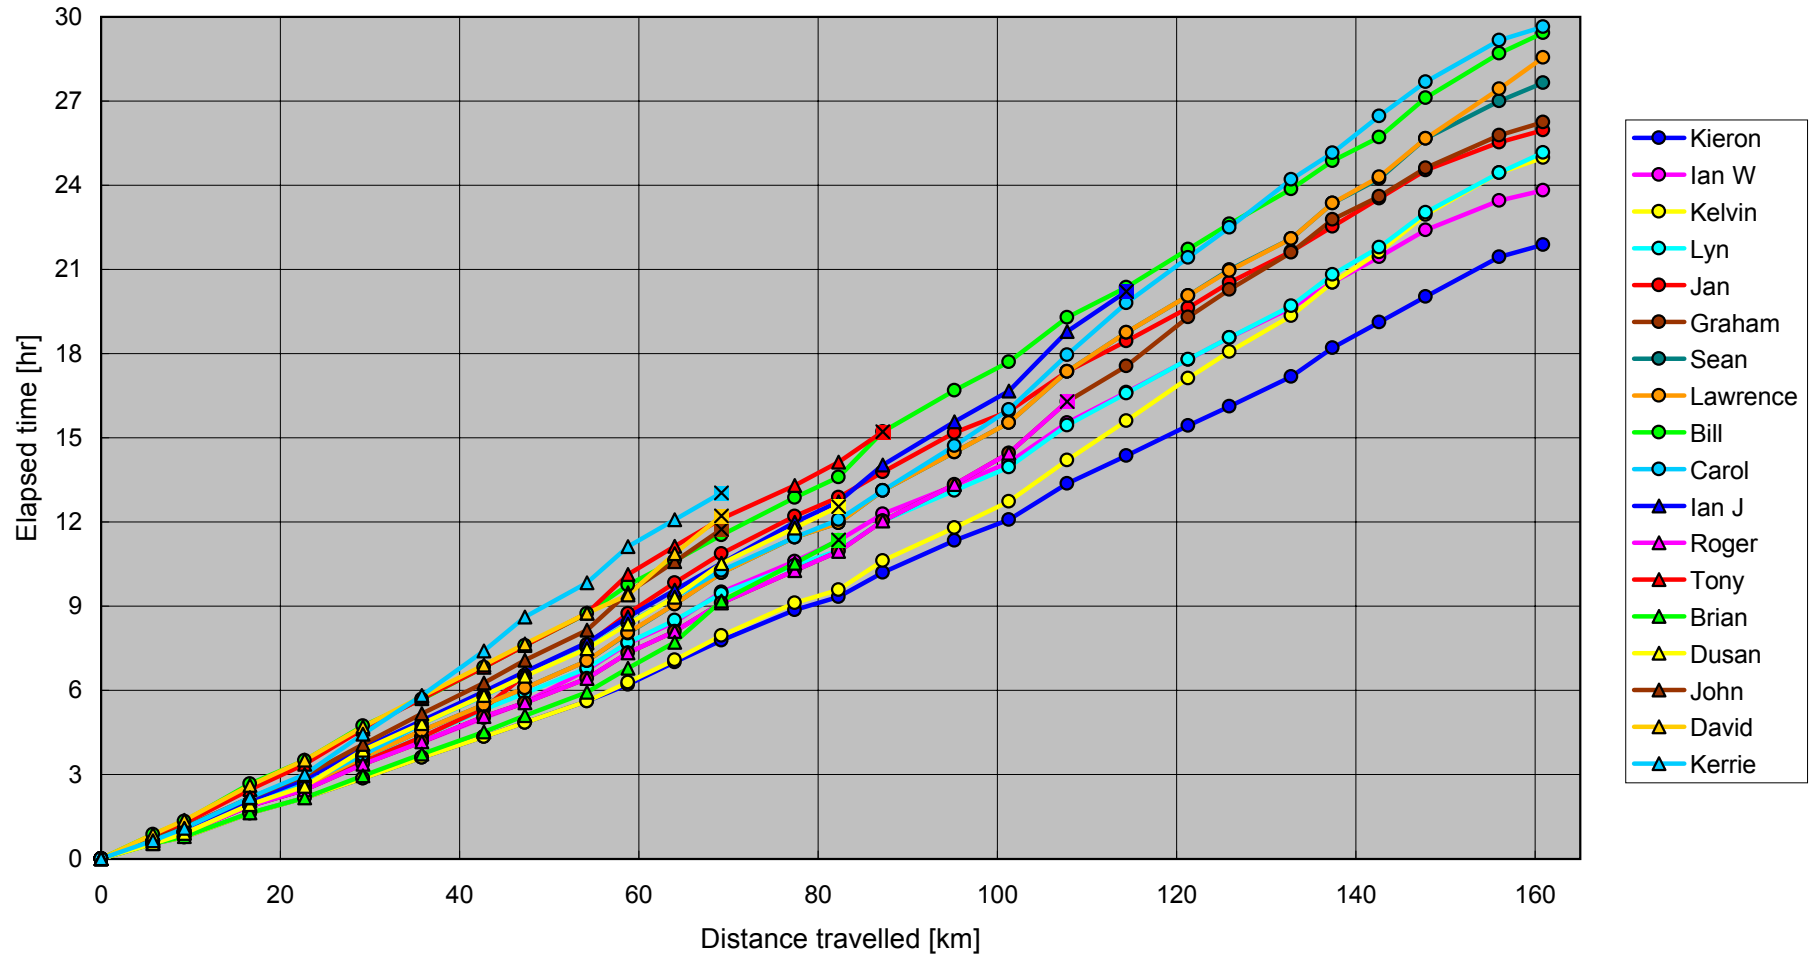

Glasshouse 100 mile trail run - Sep 2002

Place	Name	No	Age	Sex	Finish	1st Loop	2nd Loop
1	Kieron Thompson	5	38	M	21:53:28	09:19:55	12:33:33
2	Ian Wright	11	47	M	23:49:02	11:19:19	12:29:43
3	Kelvin Marshall	13	38	M	24:58:42	09:34:54	15:23:48
4	Lyn Lewis	6	47	F	25:09:35	10:58:44	14:10:51
5	Jan Herrmann	16	39	M	25:57:42	12:52:54	13:04:48
6	Graham Medill	9	54	M	26:14:46	10:57:12	15:17:34
7	Sean Greenhill	2	24	M	27:39:26	11:58:24	15:41:02
8	Lawrence Mead	8	34	M	28:33:05	11:58:28	16:34:37
9	Bill Thompson	17	59	M	29:26:21	13:36:11	15:50:10
10	Carol La Plant	7	55	F	29:39:19	12:04:48	17:34:31
DNF	Ian Javes	1	60	M	114.4 km	12:42:54	
DNF	Roger Guard	10	56	M	107.8 km	10:57:12	
DNF	Tony Howes	15	40	M	87.2 km	14:07:32	
DNF	Brian Evans	12	60	M	82.3 km	11:21:59	
DNF	Dusan Hora	18	57	M	82.3 km	12:33:12	
DNF	John Lindsay	4	54	M	69.2 km		
DNF	David McKinnon	19	31	M	69.2 km		
DNF	Kerrie Hall	3	41	F	69.2 km		

Click on a name to see that runner's split times.

Click on the "Time vs Dist Graph" and "Dist vs Time Graph" tabs to see graphs of the runners' progress during the race.

Click on the "Speed Graph" tab to see a graph of the runners' average speed between the check points.

Glasshouse 100 mile trail run - Sep 2002 : Time vs Distance

Glasshouse 100 mile trail run - Sep 2002 : Distance vs Time

Glasshouse 100 mile trail run - Sep 2002 : Avg Speed b/w Check Points vs Distance